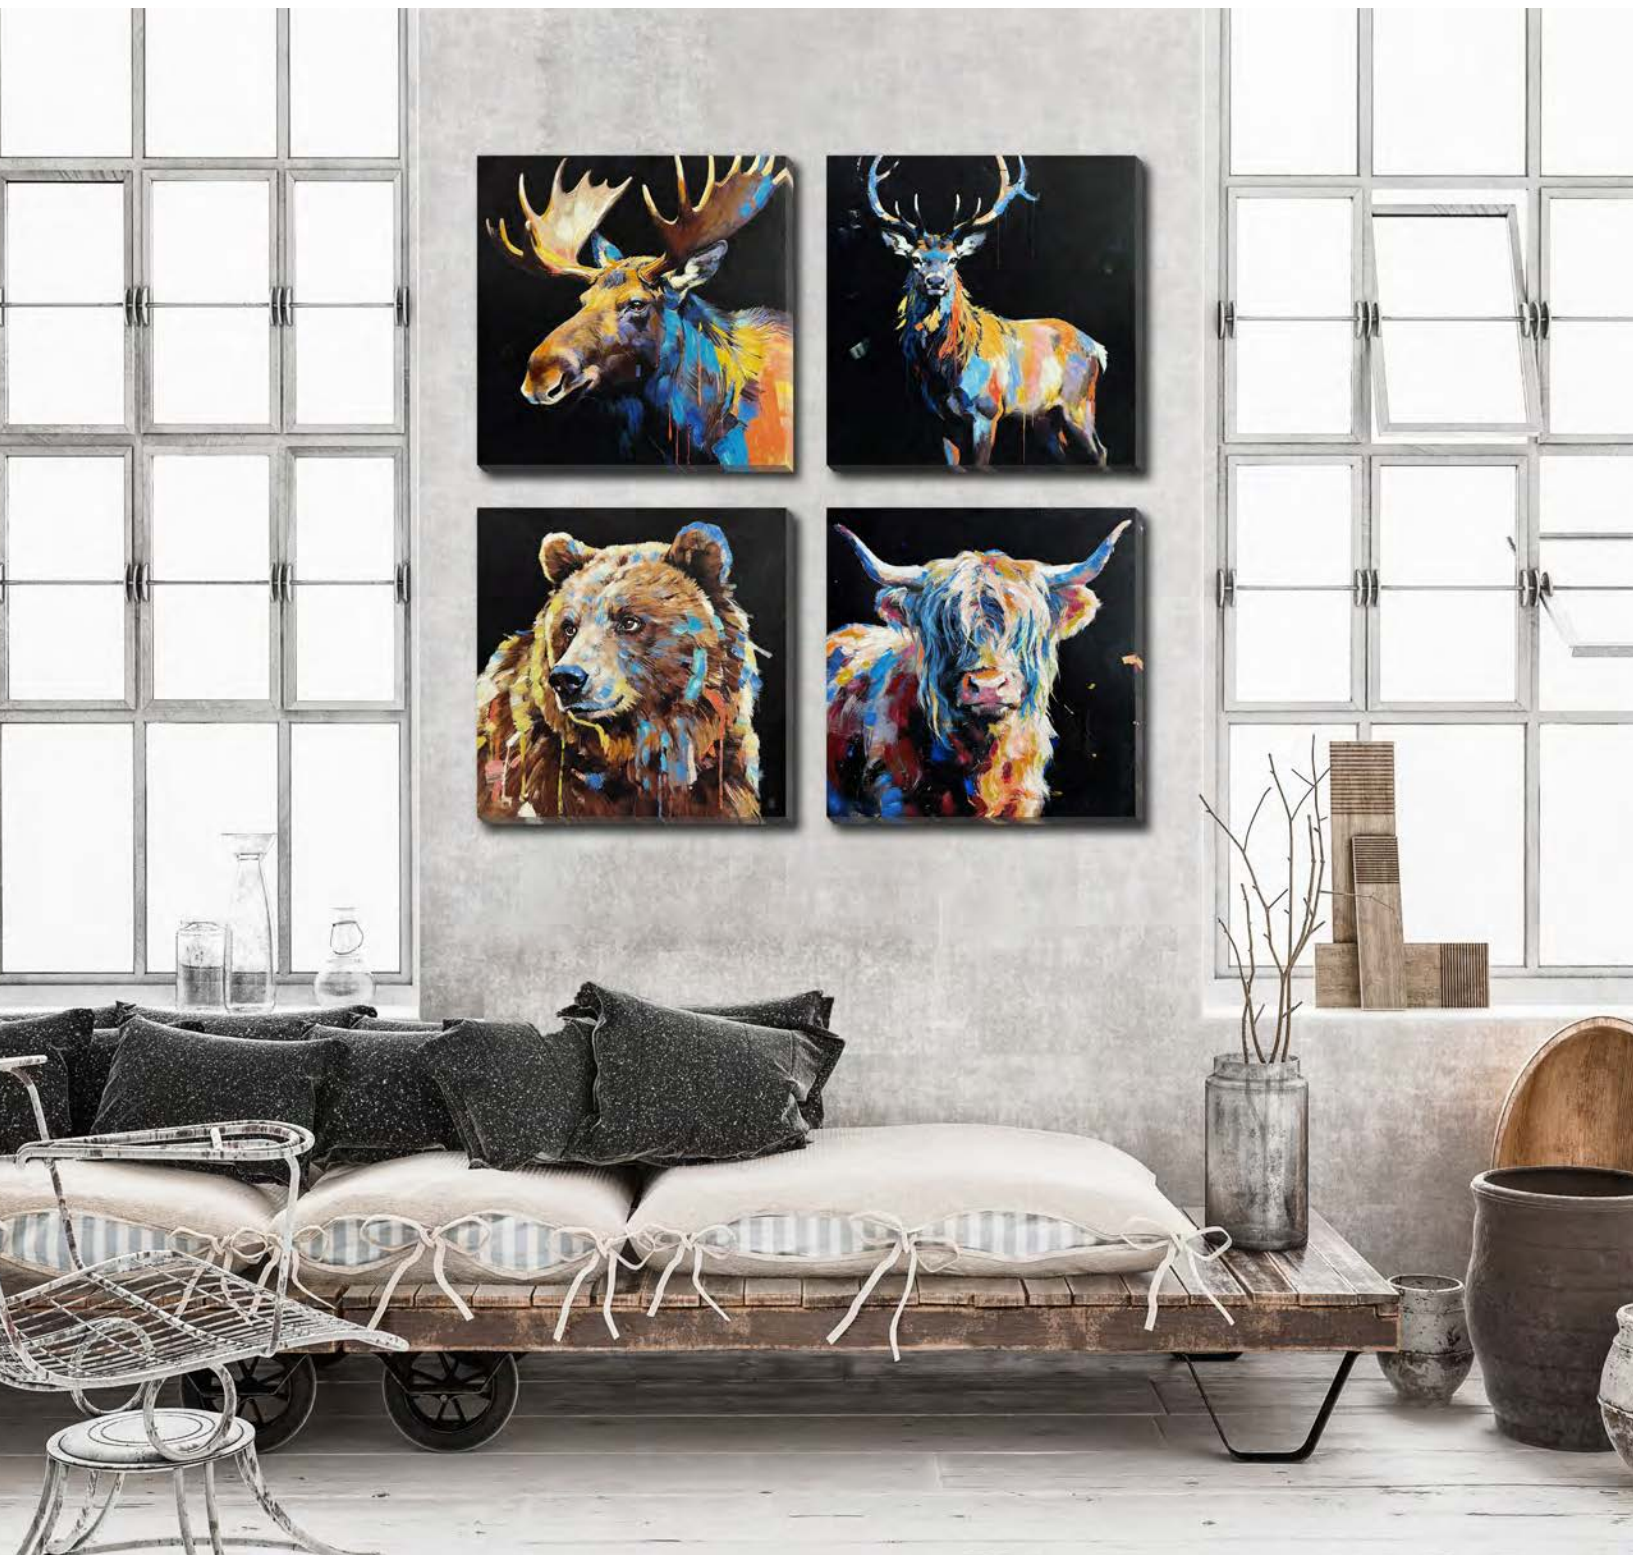

[24x24]

Hand embellished canvas art in a White floating frame

Cottonball
SNR26060

[24x24]

Hand embellished canvas art in a White floating frame

Animals

Hunting Lounge I SNR26105

[24x24]

Hand embellished canvas art in an Oak floating frame

Hunting Lounge II SNR26106

[24x24]

Hand embellished canvas art in an Oak floating frame

Animals

Gracie

SNR26057

20x24

*Hand embellished canvas art in a
Barnwood floating frame*

Animals

Vibrant Moose

SUN26189 [24x24]

Hand embellished gallery wrapped canvas art

Vibrant Deer

SUN26190 [24x24]

Hand embellished gallery wrapped canvas art