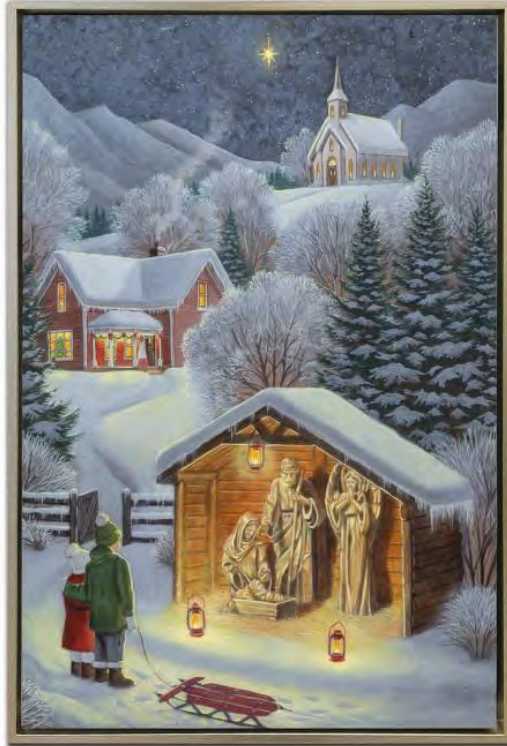

Hand embellished canvas art in a Gold floating frame

TIMELESS *Elegance*

WGBX24140

[24x36]

Santa Truck

Hand embellished canvas art, gallery wrapped around pine stretcher bars

WGBX24139

[24x36]

Christmas Delivery

Hand embellished canvas art, gallery wrapped around pine stretcher bars

TIMELESS *Elegance*

WGBX24141

[24x36]

Holiday Lane

Hand embellished canvas art, gallery wrapped around pine stretcher bars

WGBX24135

[24x36]

Country Christmas Tractor

Hand embellished canvas art in a Barnwood floating frame

TIMELESS *Elegance*

WGBX24136

[24x36]

All Is Bright